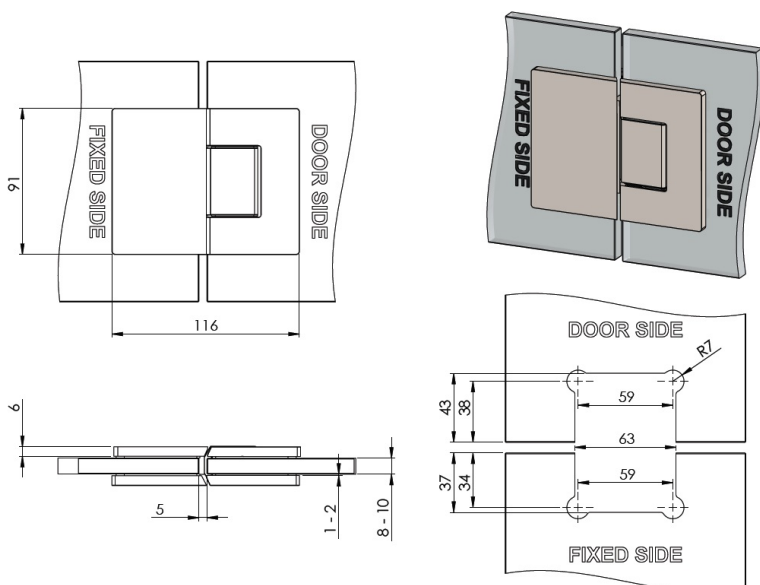

## Description:

Shower Hinge "Rio", 180DG, Polished Brass, Glass/Glass, 8-10 mm Glass Thickness, W/15 DG Angle Adjustment Function & 25DG, Return Function, Brass Material, Hidden Screws., Black Fiber Gaskets: 2 x 1mm & 2 x 2mm Thickness., Load Capacity Pr. Pair: 45kg

## Item number:

15.23.888-0

Units	Box	Carton	HS Code	Barcode
Pcs.	1	10	8302100090	
				5704866501279